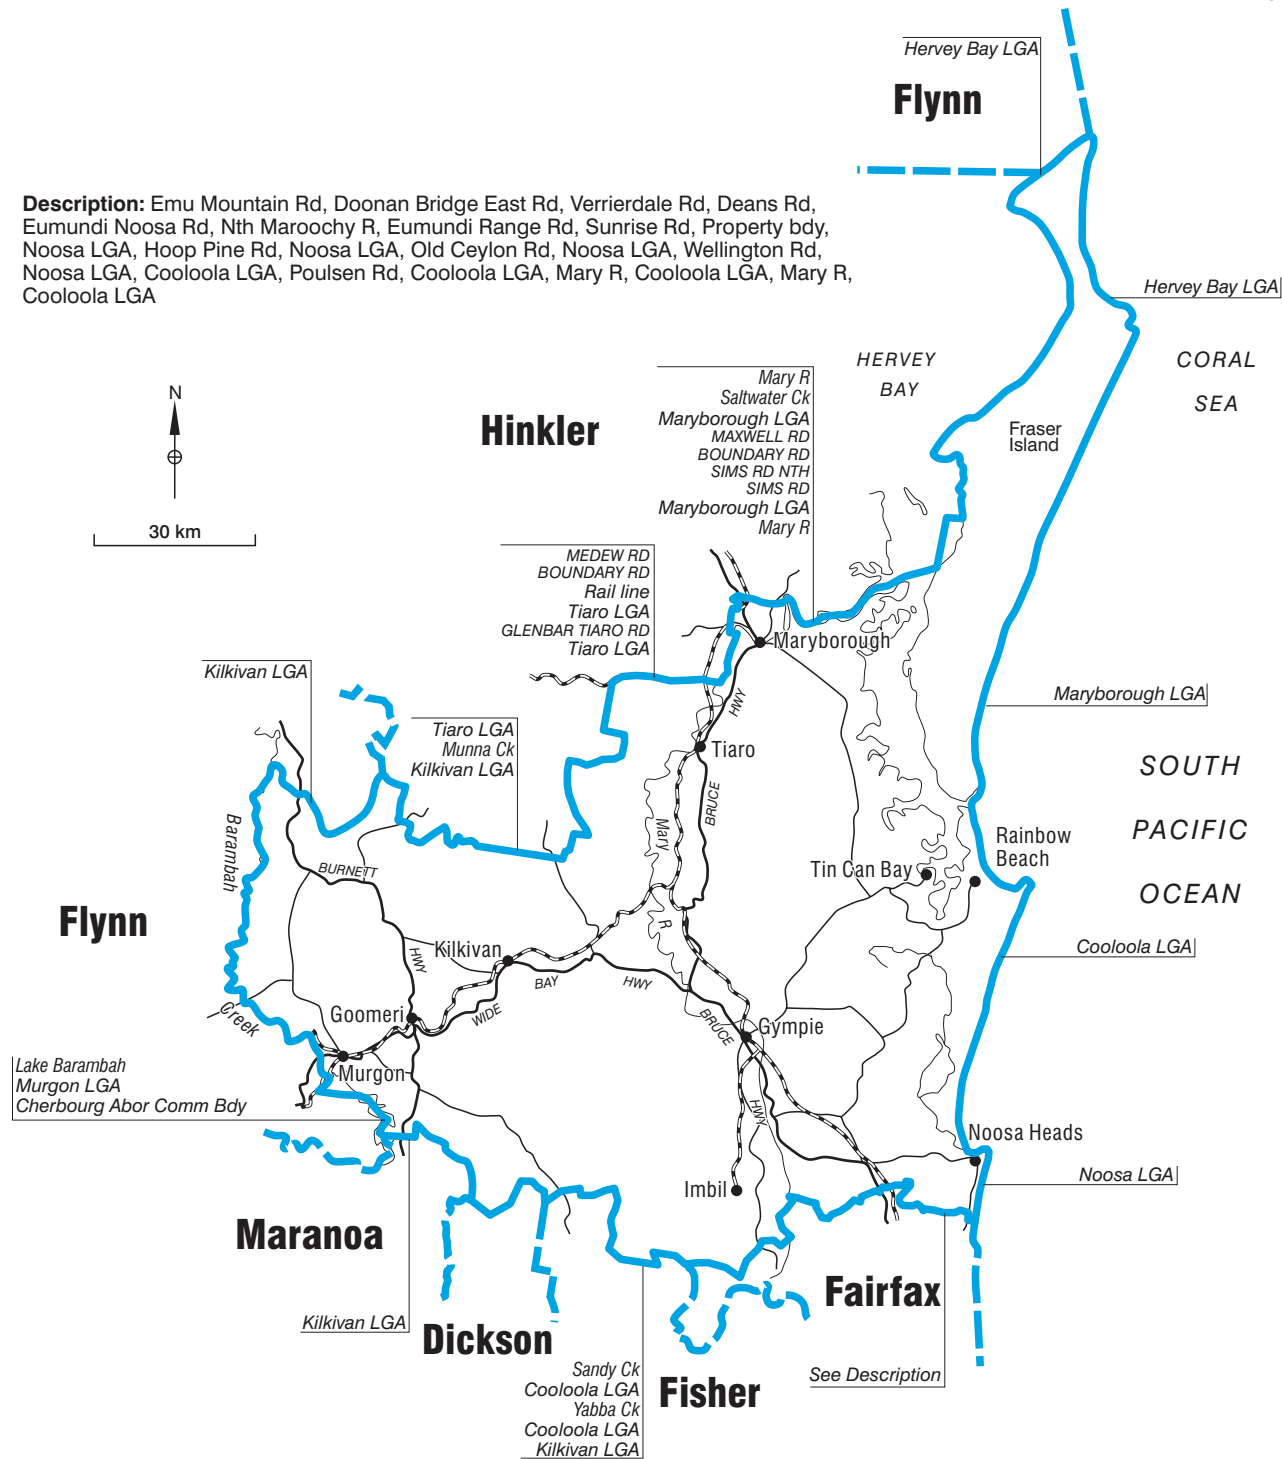

COMMONWEALTH ELECTORAL DIVISION OF **WIDE BAY**

Description: Emu Mountain Rd, Doonan Bridge East Rd, Verrierdale Rd, Deans Rd, Eumundi Noosa Rd, Nth Maroochy R, Eumundi Range Rd, Sunrise Rd, Property bdy, Noosa LGA, Hoop Pine Rd, Noosa LGA, Old Ceylon Rd, Noosa LGA, Wellington Rd, Noosa LGA, Cooloola LGA, Poulsen Rd, Cooloola LGA, Mary R, Cooloola LGA, Mary R, Cooloola LGA

- Divisional boundary
- Adjoining Divisional boundary
- Division area 12,428 sq km
- Railway line

Note:
Federal redistribution finalised in November 2006
Local Government Area (LGA) descriptions are current at April 2006